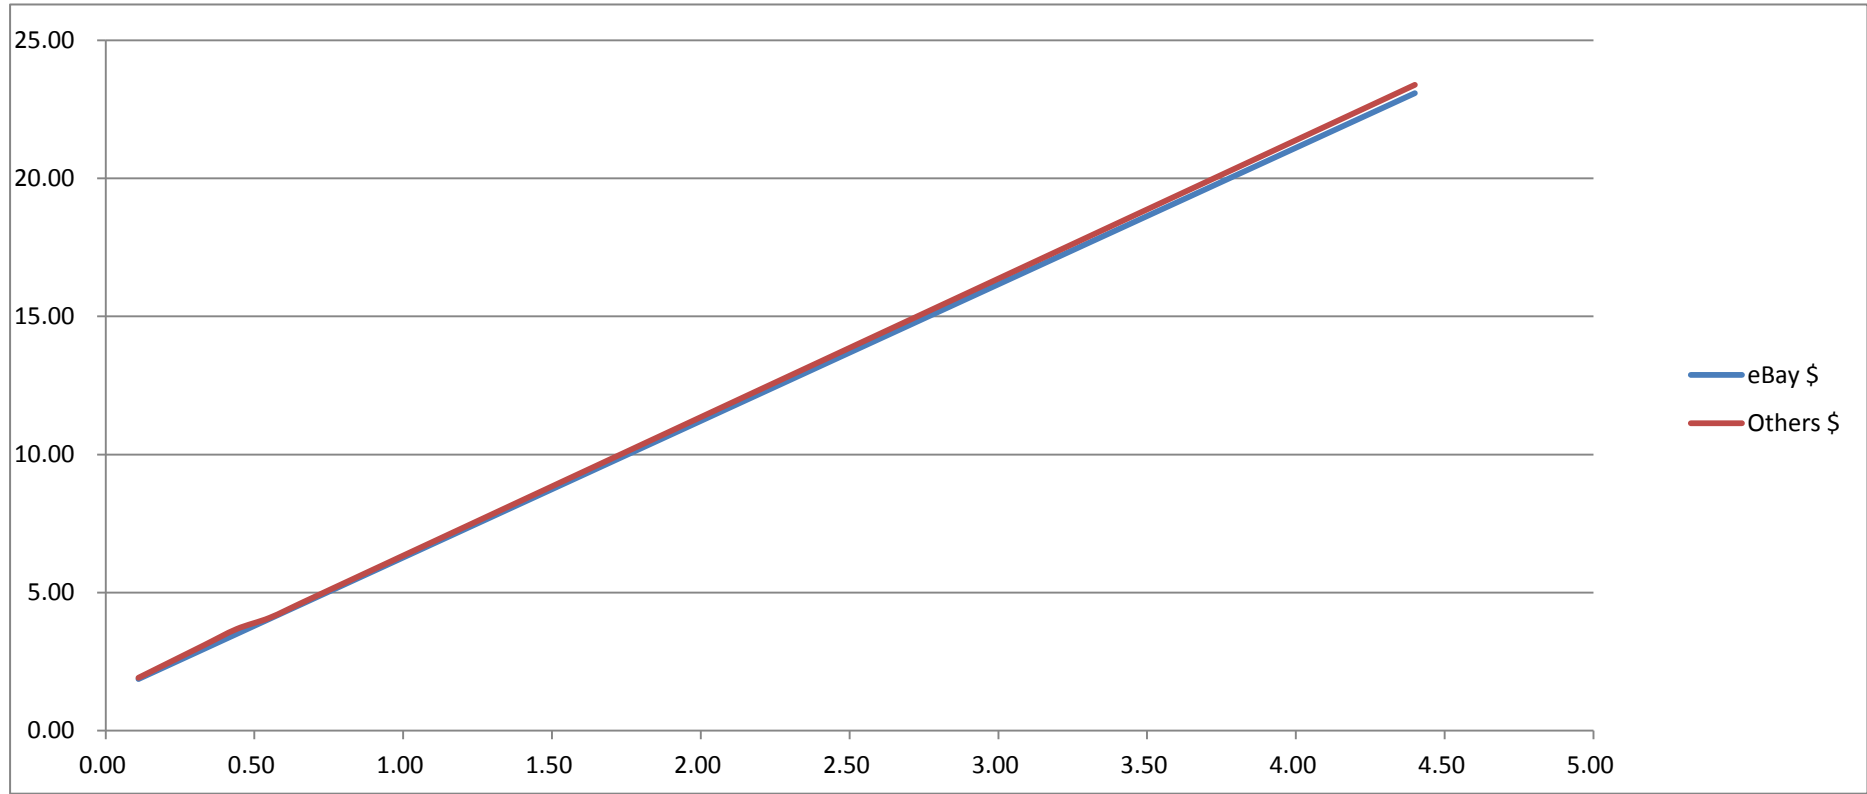

China Post ePacket Rate to US

Lbs	0.11	0.2	0.3	0.4	0.6	0.7	0.8	0.9	1.0	1.1	1.2	1.3	1.4	1.5	1.7	1.8	1.9	2.0	2.2	2.4	2.6	2.8	3.0	3.2	3.4	3.6	3.9	4.0	4.2	4.4
eBay \$	1.87	2.4	3.0	3.5	4.0	4.6	5.1	5.7	6.2	6.8	7.3	7.9	8.4	8.9	9.5	10.0	10.6	11.1	12.2	13.3	14.4	14.9	16.0	17.1	18.2	19.3	20.4	20.9	22.0	23.1
Others \$	1.91	2.5	3.1	3.7	4.1	4.6	5.2	5.7	6.3	6.8	7.4	7.9	8.5	9.0	9.6	10.1	10.7	11.3	12.4	13.5	14.6	15.1	16.2	17.3	18.4	19.5	20.6	21.2	22.3	23.4