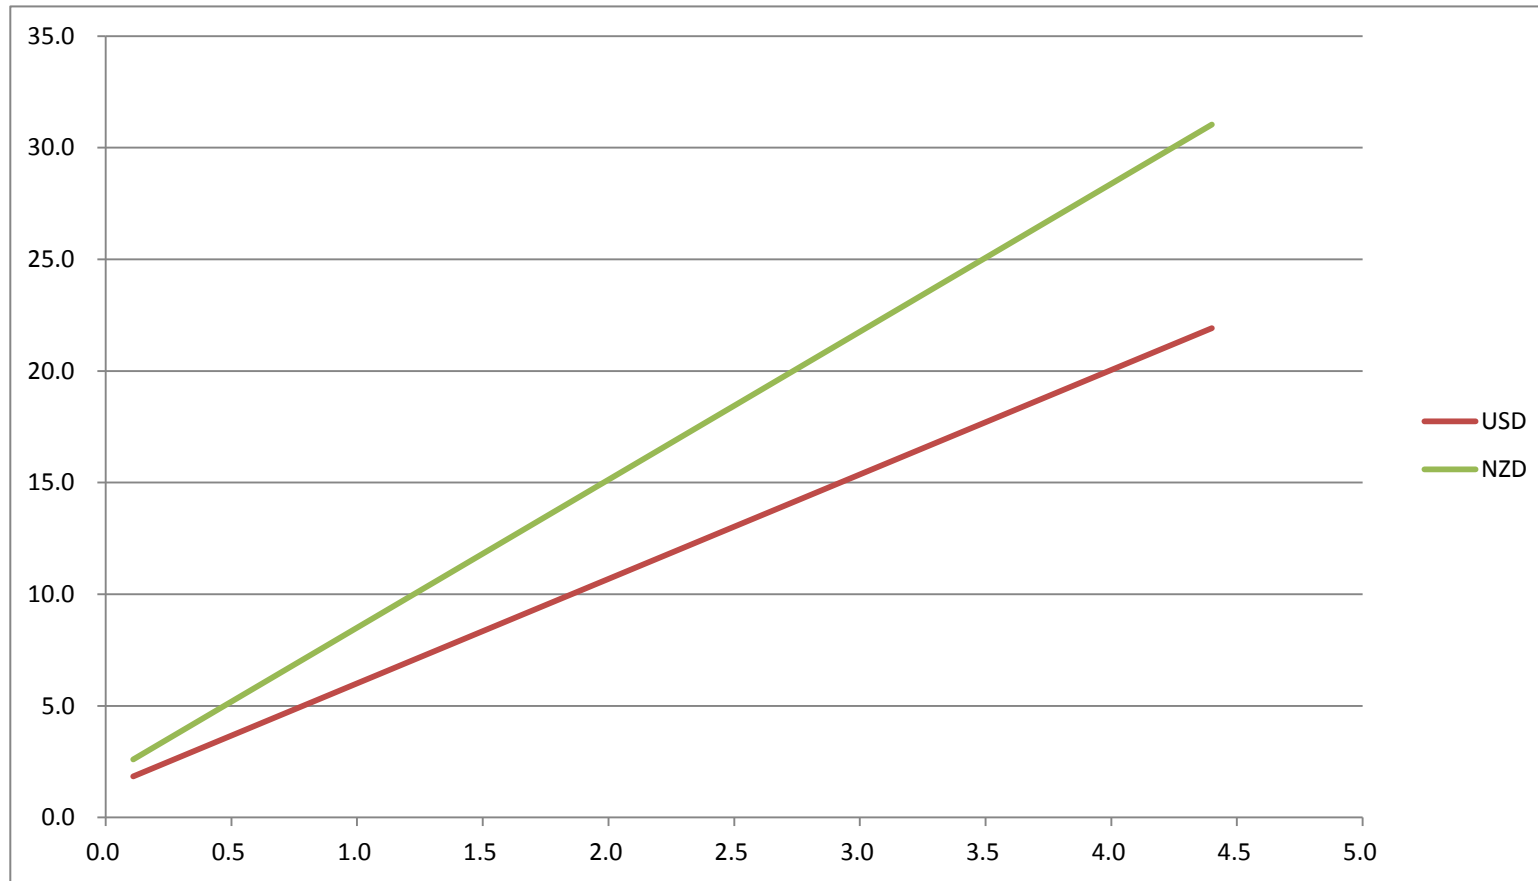

## China Post ePacket Rate China to New Zealand

Grams	50	150	250	350	454	550	650	750	850	907	950	1050	1150	1250	1361	1450	1550	1650	1750	1814	1850	1950	2000
Lbs	0.1	0.3	0.6	0.8	1.0	1.2	1.4	1.7	1.9	2.0	2.1	2.3	2.5	2.8	3.0	3.2	3.4	3.6	3.9	4.0	4.1	4.3	4.4
CNY	12.5	19.5	26.5	33.5	40.8	47.5	54.5	61.5	68.5	72.5	75.5	82.5	89.5	96.5	104.3	110.5	117.5	124.5	131.5	136.0	138.5	145.5	149.0
USD	1.8	2.9	3.9	4.9	6.0	7.0	8.0	9.0	10.1	10.7	11.1	12.1	13.2	14.2	15.3	16.3	17.3	18.3	19.3	20.0	20.4	21.4	21.9
NZD	2.6	4.1	5.5	7.0	8.5	9.9	11.4	12.8	14.3	15.1	15.7	17.2	18.6	20.1	21.7	23.0	24.5	25.9	27.4	28.3	28.9	30.3	31.0