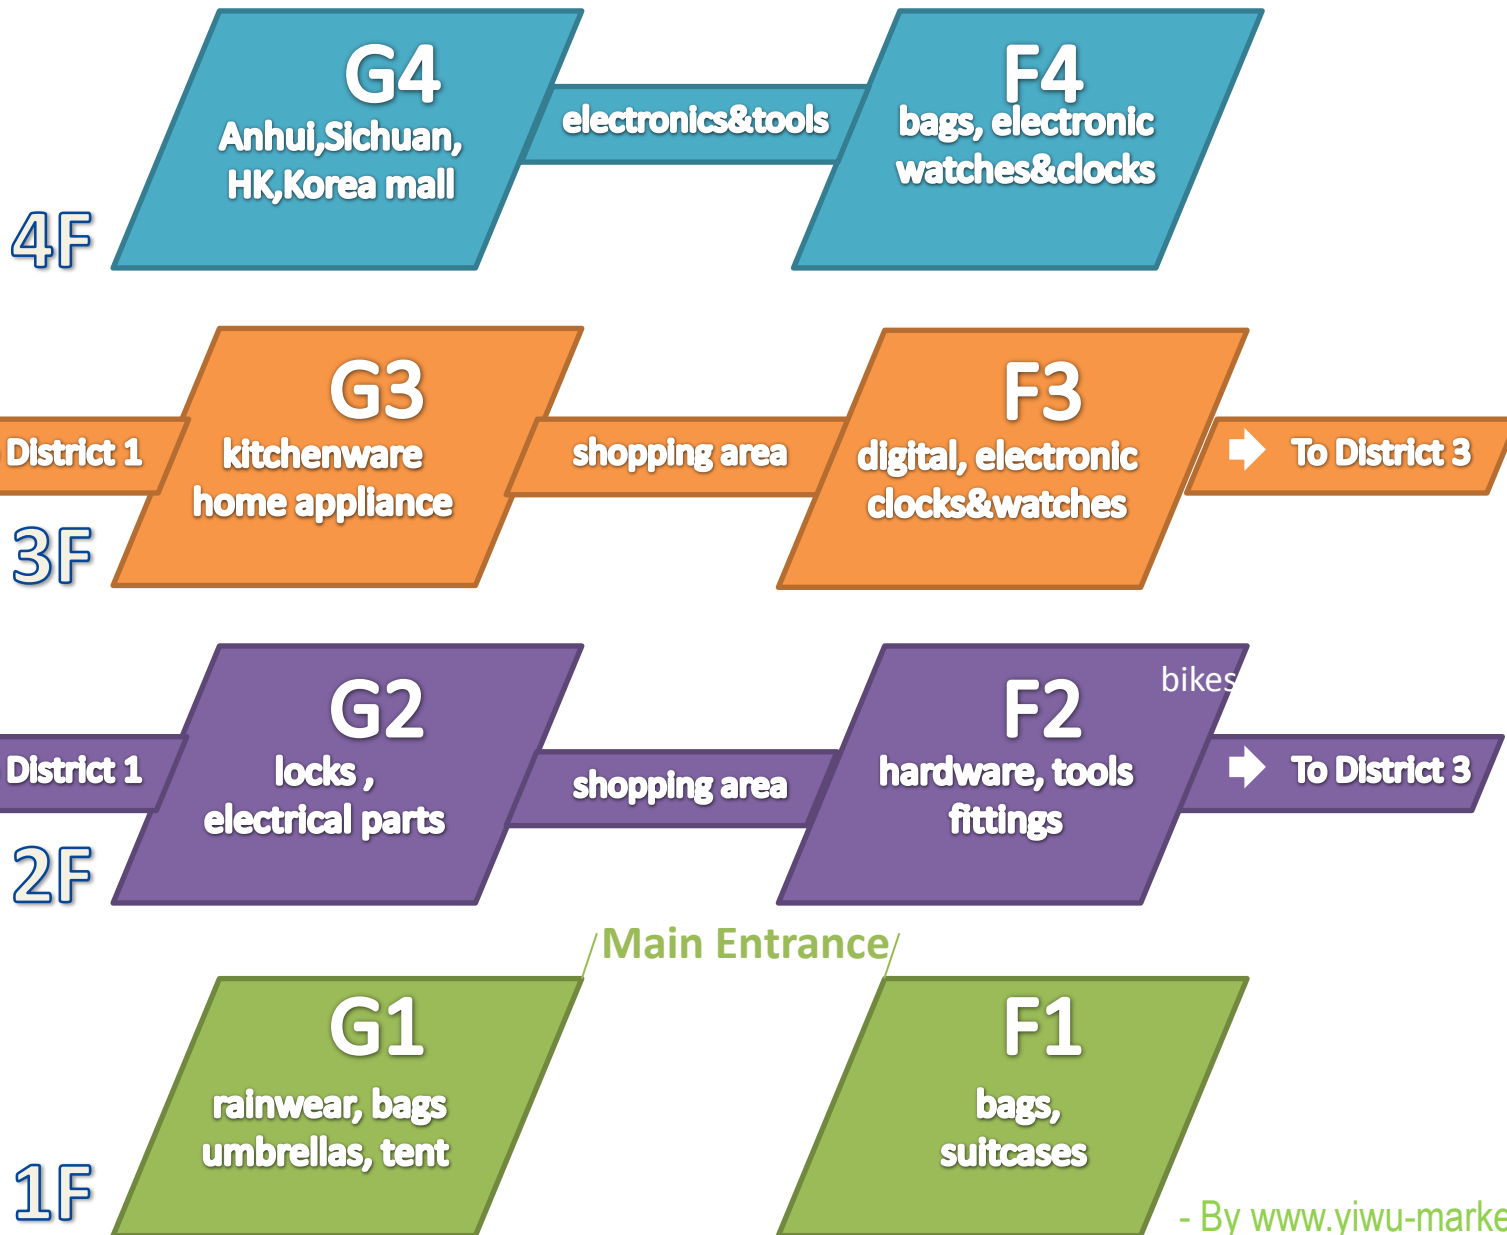

INT'L TRADE CITY DISTRICT 1/国际商贸城一区

INT'L TRADE CITY DISTRICT 2/国际商贸城二区

INT'L TRADE CITY DISTRICT 3/国际商贸城三区

INT'L TRADE CITY DISTRICT 4/国际商贸城四区

INT'L TRADE CITY DISTRICT 5/国际商贸城五区

4F

Auto Parts & Accessories

To District 4

To District 4

- By www.yiwu-market-guide.com

3F

Fabrics & Textile Raw Materials

To District 4

To District 4

2F

Beddings

To District 4

To District 4

1F

North Gate

South Gate

Imported Products

Jewelry