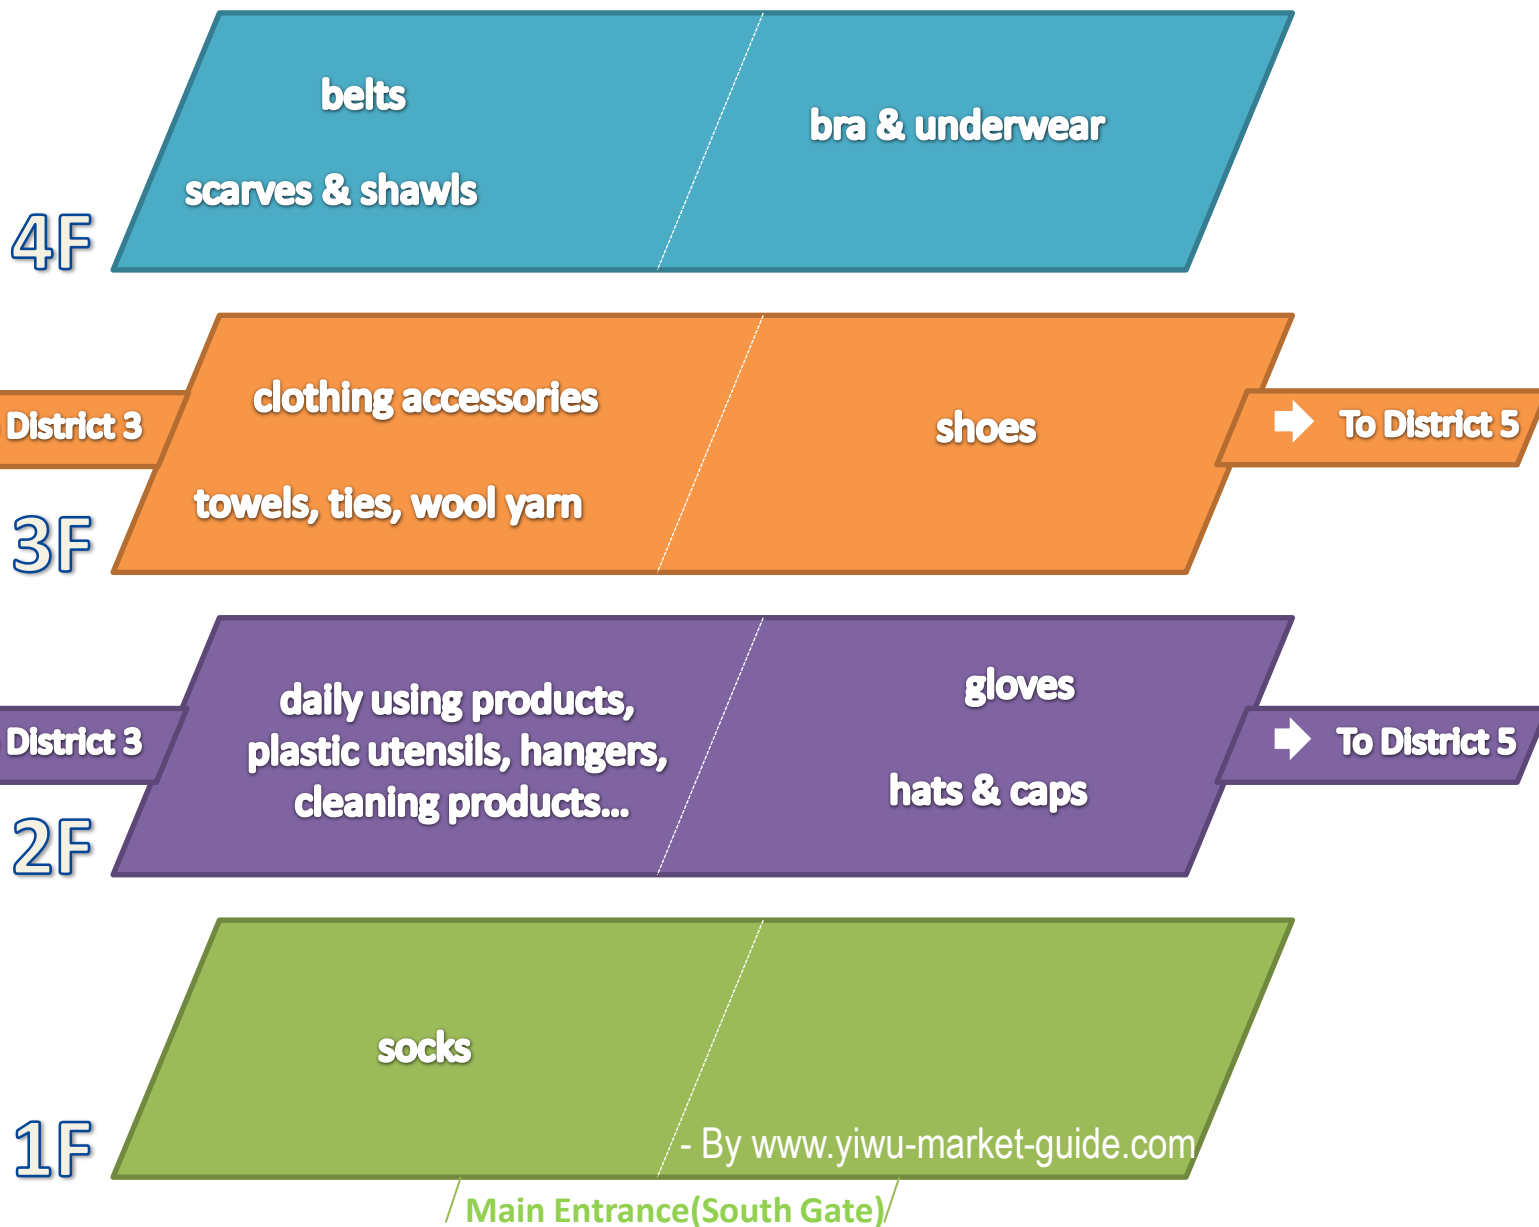

INT'L TRADE CITY DISTRICT 1/国际商贸城一区

INT'L TRADE CITY DISTRICT 2/国际商贸城二区

INT'L TRADE CITY DISTRICT 3/国际商贸城三区

INT'L TRADE CITY DISTRICT 4/国际商贸城四区

INT'L TRADE CITY DISTRICT 5/国际商贸城五区

4F

Auto Parts & Accessories

To District 4

To District 4

- By www.yiwu-market-guide.com

3F

Fabrics & Textile Raw Materials

To District 4

To District 4

2F

Beddings

To District 4

To District 4

1F

North Gate

South Gate

Imported Products

Jewelry