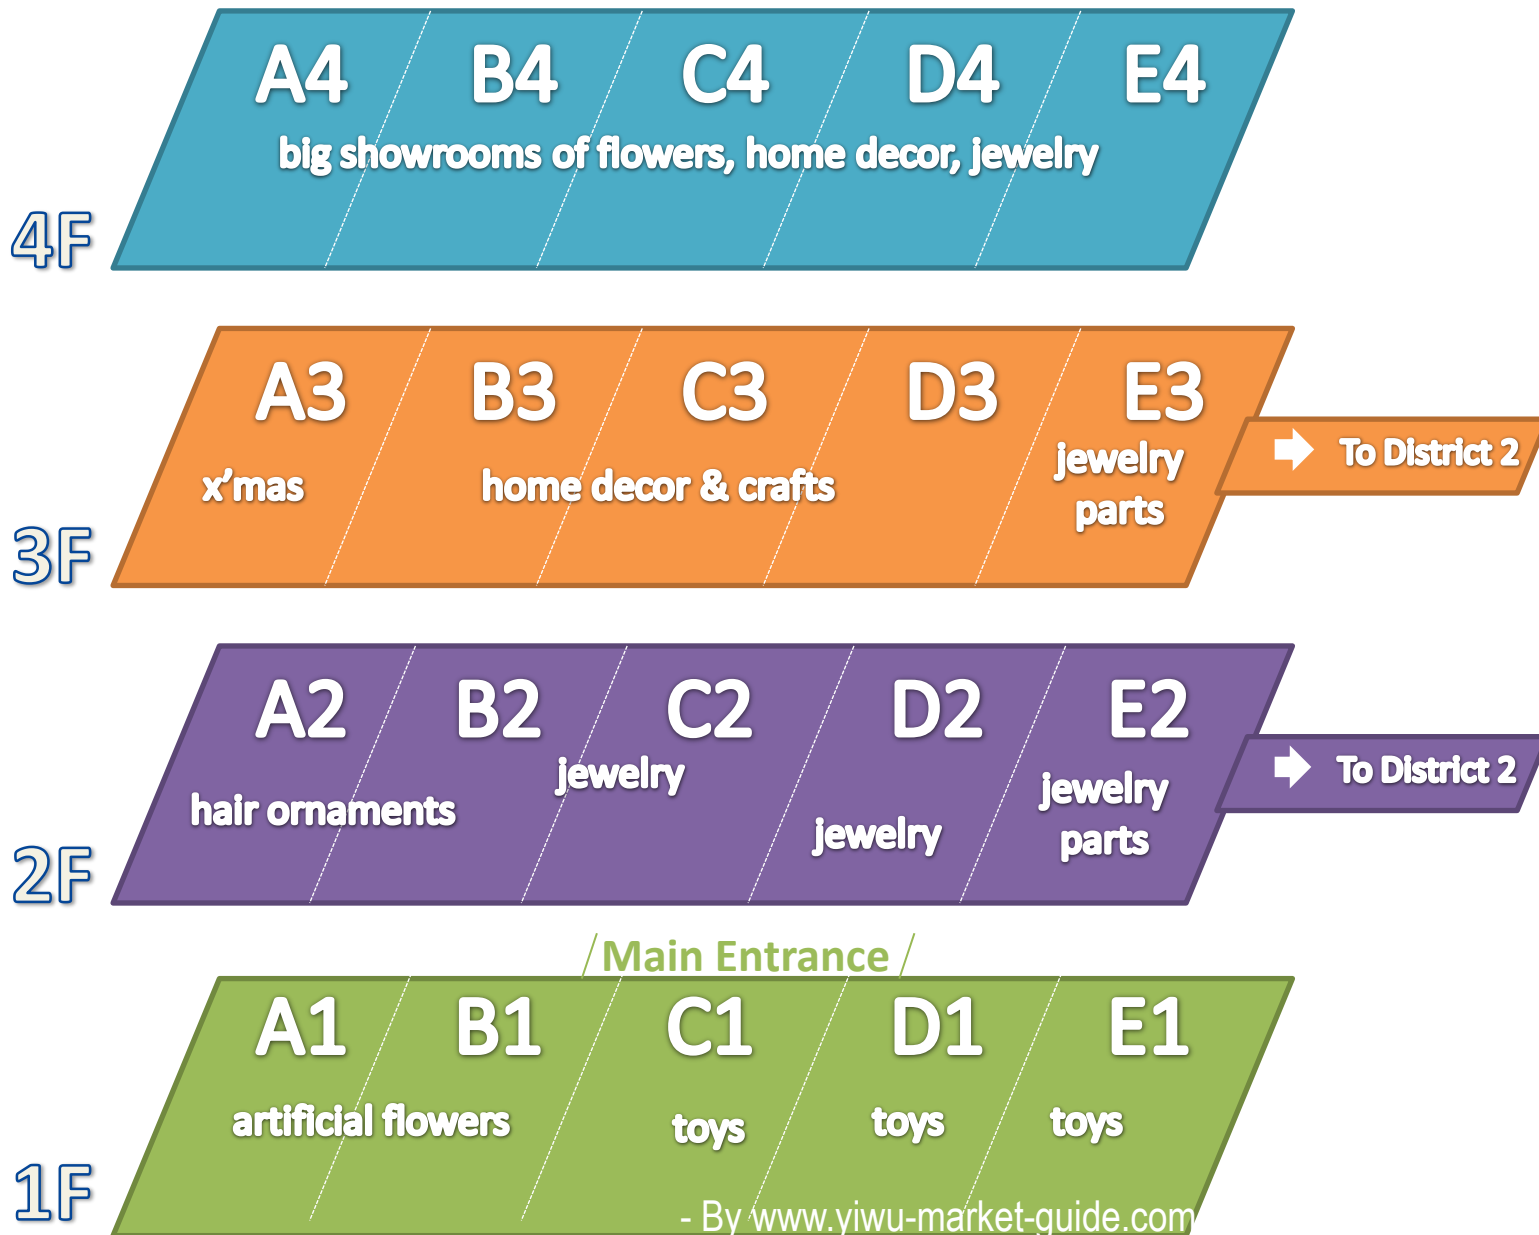

INT'L TRADE CITY DISTRICT 1/国际商贸城一区

INT'L TRADE CITY DISTRICT 2/国际商贸城二区

INT'L TRADE CITY DISTRICT 3/国际商贸城三区

INT'L TRADE CITY DISTRICT 4/国际商贸城四区

INT'L TRADE CITY DISTRICT 5/国际商贸城五区

4F

Auto Parts & Accessories

To District 4

To District 4

- By www.yiwu-market-guide.com

3F

Fabrics & Textile Raw Materials

To District 4

To District 4

2F

Beddings

To District 4

To District 4

1F

North Gate

South Gate

Imported Products

Jewelry